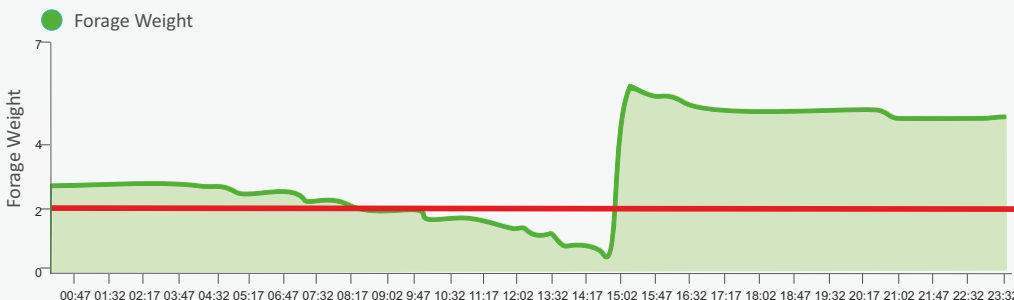

DISPLAY
UP to 8 Bin to One

LOAD CELL

Are you tired of the guesswork when it comes to managing the feed in your bin or silo? Do you wish there was an easier way to keep track of your inventory and ensure you never run out of feed unexpectedly? Look no further! Our cutting-edge Silo Mass System is here to revolutionize the way you manage your feed inventory.

Building 1

3,52t

Volume: 15.00t

How it works?

Each bin is set up with load cells under each leg, all connected to a central display unit. Our AI predicts the number of days your feed will last based on pig consumption, and it sends alerts when the feed reaches the minimum level.